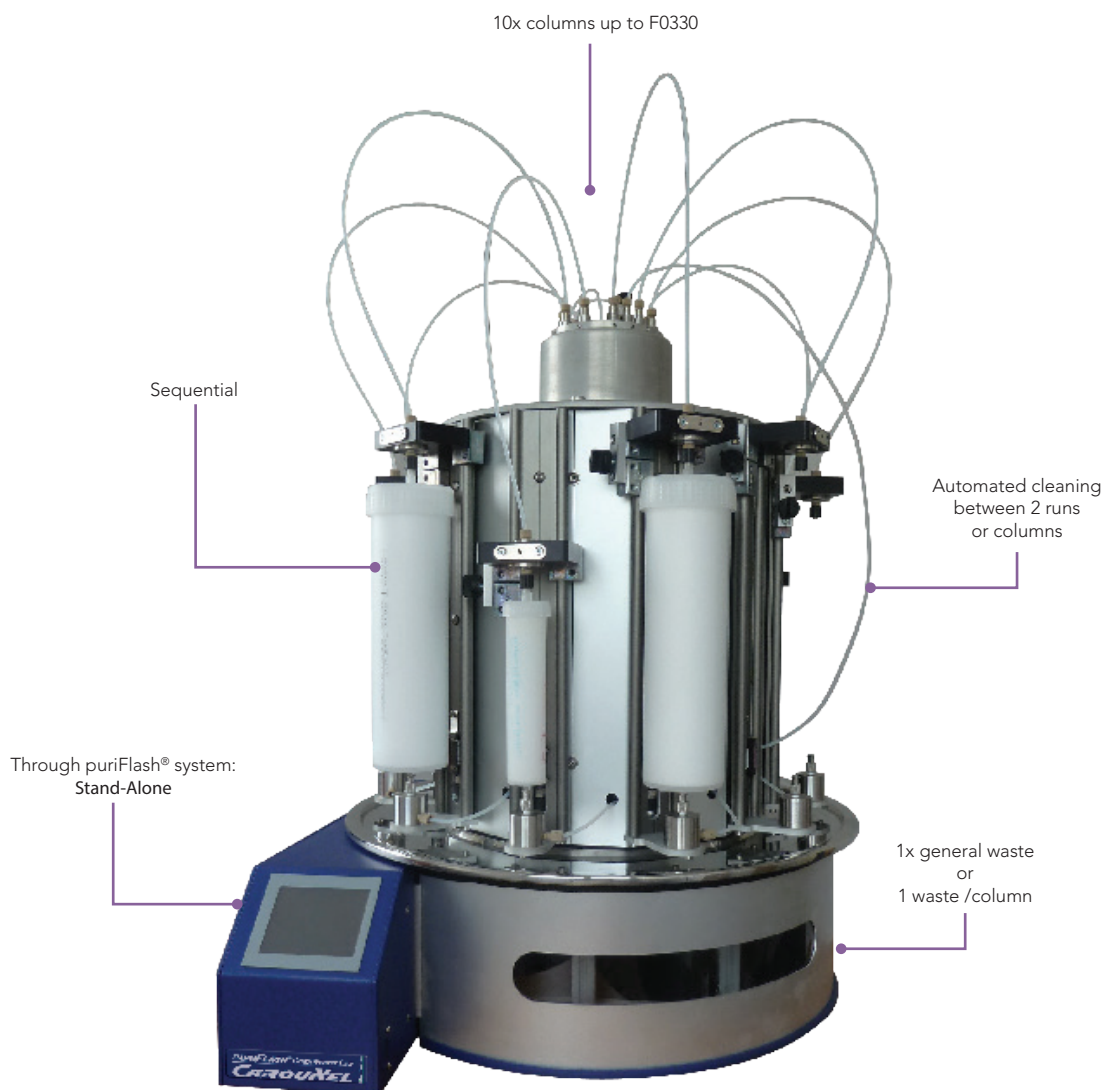

puriFlash® Open Access Lab CarouXel

Increase your productivity

P/N: JO3750